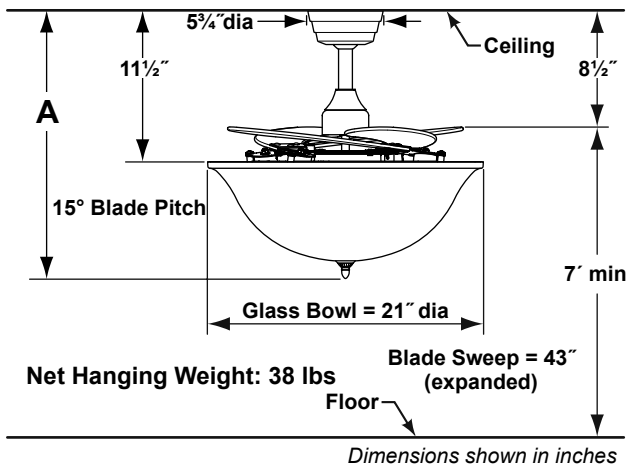

The Air ShadowTM

FP810AM/PT - Glass Bowl

SPECIFICATION SHEET

Product Specifications subject to change

The Air Shadow™ Fan Ass'y – FP810**

Glass Bowl Retractable Ceiling Fan

Available Finishes	
**AM	Oil-Rubbed Bronze Fan Components with Amber Glass Bowl and Cherry Wood Blades
**PT	Oil-Rubbed Bronze Fan Components with Parrot Glass Bowl and Cherry Wood Blades

Fan Assembly	A
Fan w/6" downrod	20 1/2"
Fan w/12" downrod	26 1/2"
Fan w/18" downrod	32 1/2"
Fan w/24" downrod	38 1/2"
Fan w/36" downrod	50 1/2"
Fan w/48" downrod	62 1/2"
Fan w/60" downrod	74 1/2"
Fan w/72" downrod	86 1/2"