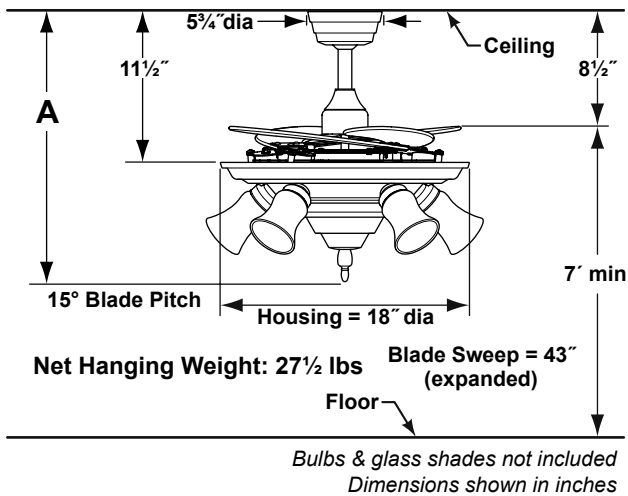

The Air Shadow™

FP825 Series – Traditional**

SPECIFICATION SHEET

Product Specifications subject to change

The Air Shadow™ Fan Ass'y – FP825**

Traditional Retractable Ceiling Fan

Available Finishes	
**OB	Oil-Rubbed Bronze with Cherry Wood Blades
**PW	Pewter with Cherry Wood Blades